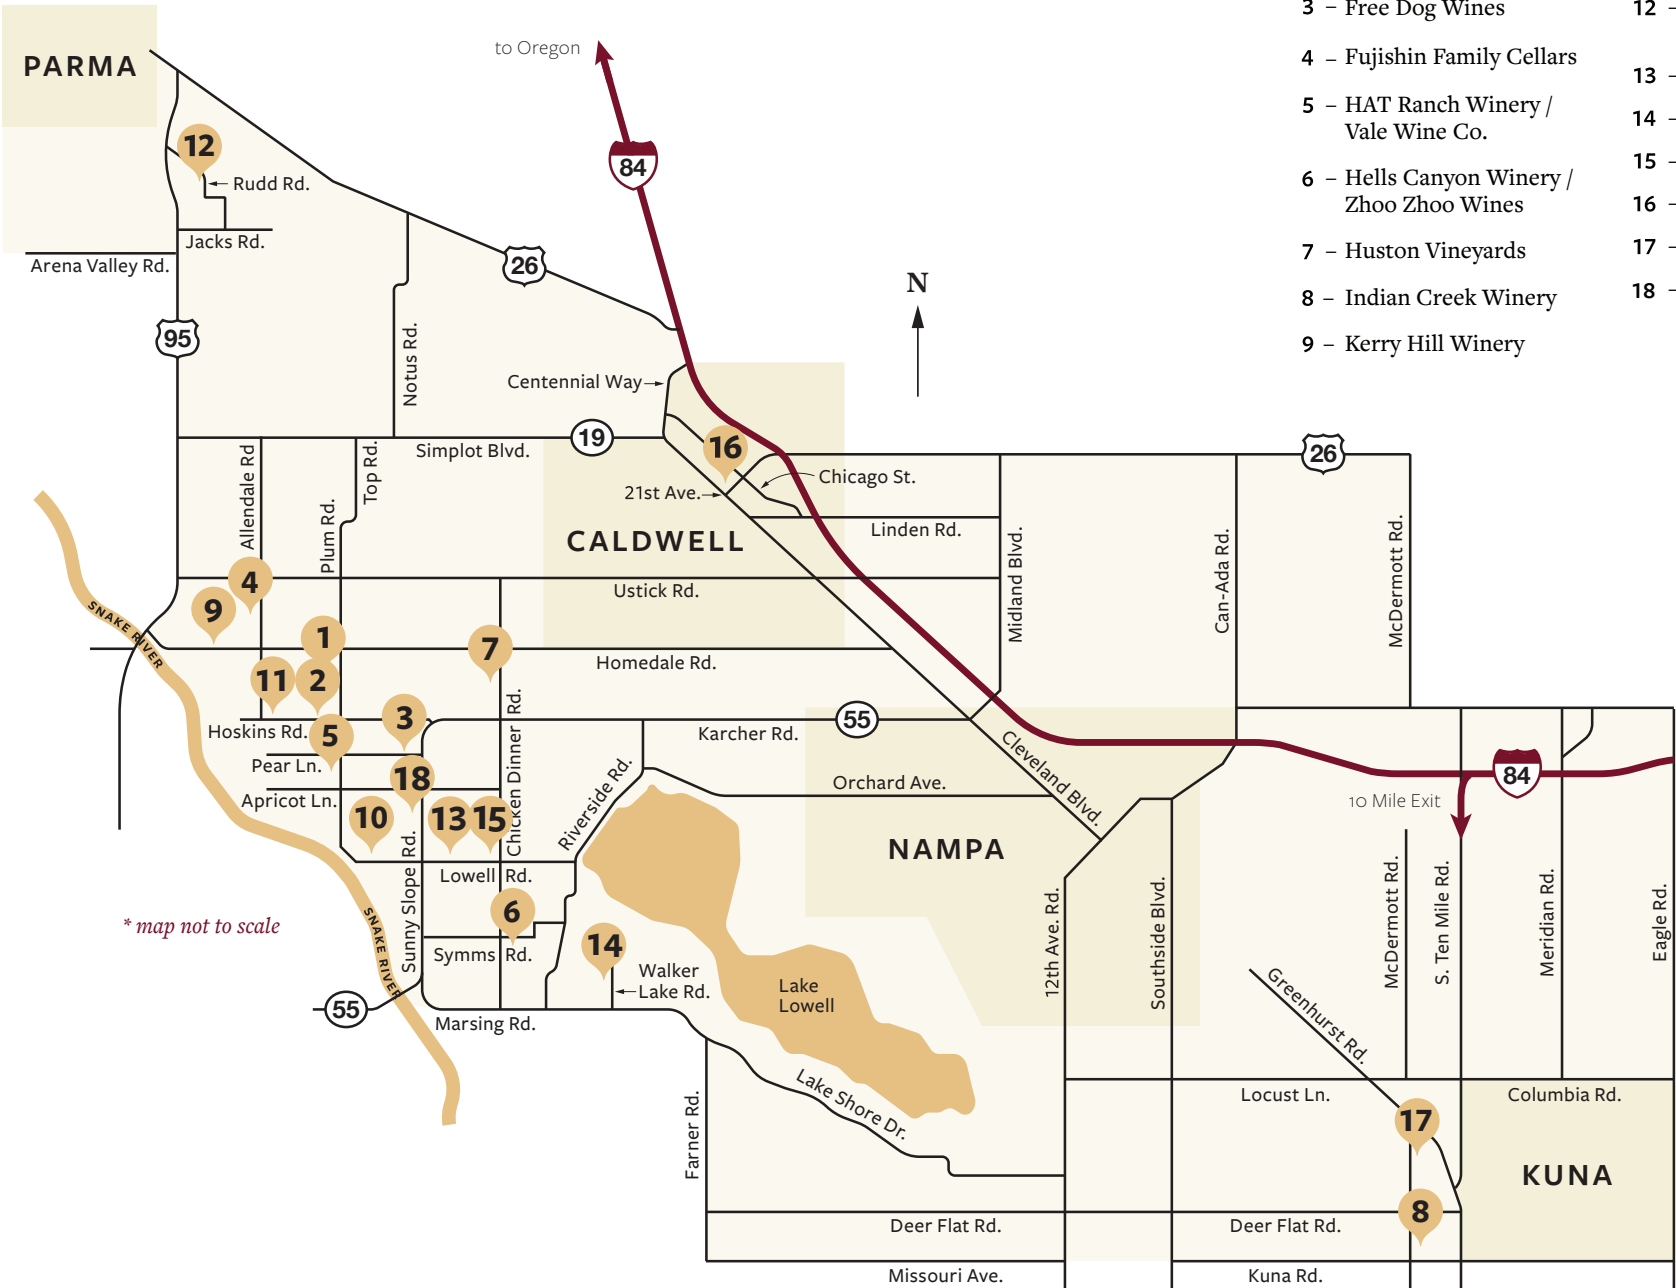

# SUNNYSLOPE WINE TRAIL

- 1 – Bitner Vineyards
- 2 – Famici Wine Company
- 3 – Free Dog Wines
- 4 – Fujishin Family Cellars
- 5 – HAT Ranch Winery / Vale Wine Co.
- 6 – Hells Canyon Winery / Zhoo Zhoo Wines
- 7 – Huston Vineyards
- 8 – Indian Creek Winery
- 9 – Kerry Hill Winery
- 10 – Kindred Vineyards
- 11 – Koenig Vineyards
- 12 – Parma Ridge Winery & Bistro
- 13 – Sawtooth Estate Winery
- 14 – SCORIA Vineyards
- 15 – Ste. Chapelle Winery
- 16 – Veer Wine Project
- 17 – Vizcaya Winery
- 18 – Williamson Orchards & Vineyards

\* map not to scale